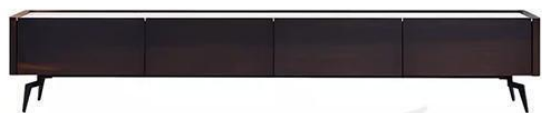

table:Q-G26电视柜
Size:220*45*48cm

table:D01电视柜
Size:200*50*45cm

table:LH1505电视柜
Size:228*48*60m

table:D02电视柜
Size:240*50*35cm

table:D07电视柜
Size:160*46*52cm

table:LM1815电视柜
Size:200*48*60cm

table:LH1503电视柜

Size:210*48*60cm
240*48*60cm

table:D03电视柜

Size:220*48*55cm

table:LH1601电视柜

Size:180*40*60m

table:D02电视柜

Size:216*45*66cm

table:JQ-017电视柜

Size:234*47*51cm

table:KY010电视柜

Size:216*48*80cm

table:LH1503电视柜
Size:220*45*48cm

table:D03电视柜
Size:220*45*55cm

table:KD002电视柜
Size:240*50*45m

table:CY-371电视柜
Size:220*40*42cm

table:TV-301电视柜
Size:240*40*50cm
单个:60*40*50cm

table:TV-301电视柜
Size:180*40*39cm

table:B52电视柜
Size:200*40*40cm

table:B53电视柜
Size:200*40*40cm

table:B68电视柜
Size:200*40*39m

table:B75电视柜
Size:200*40*42cm

table:B74电视柜
Size:200*40*40cm

table:B70电视柜
Size:200*40*40cm

table:B71电视柜
Size:200*40*40cm