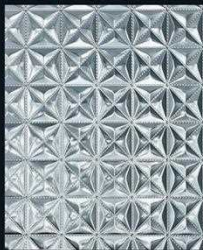

FW-Matte gold

FW-Matte silver

Silver Small Light Note

Silver stripe

Golden small stripes

Mech Silver

Silver worm pattern

Golden worm pattern